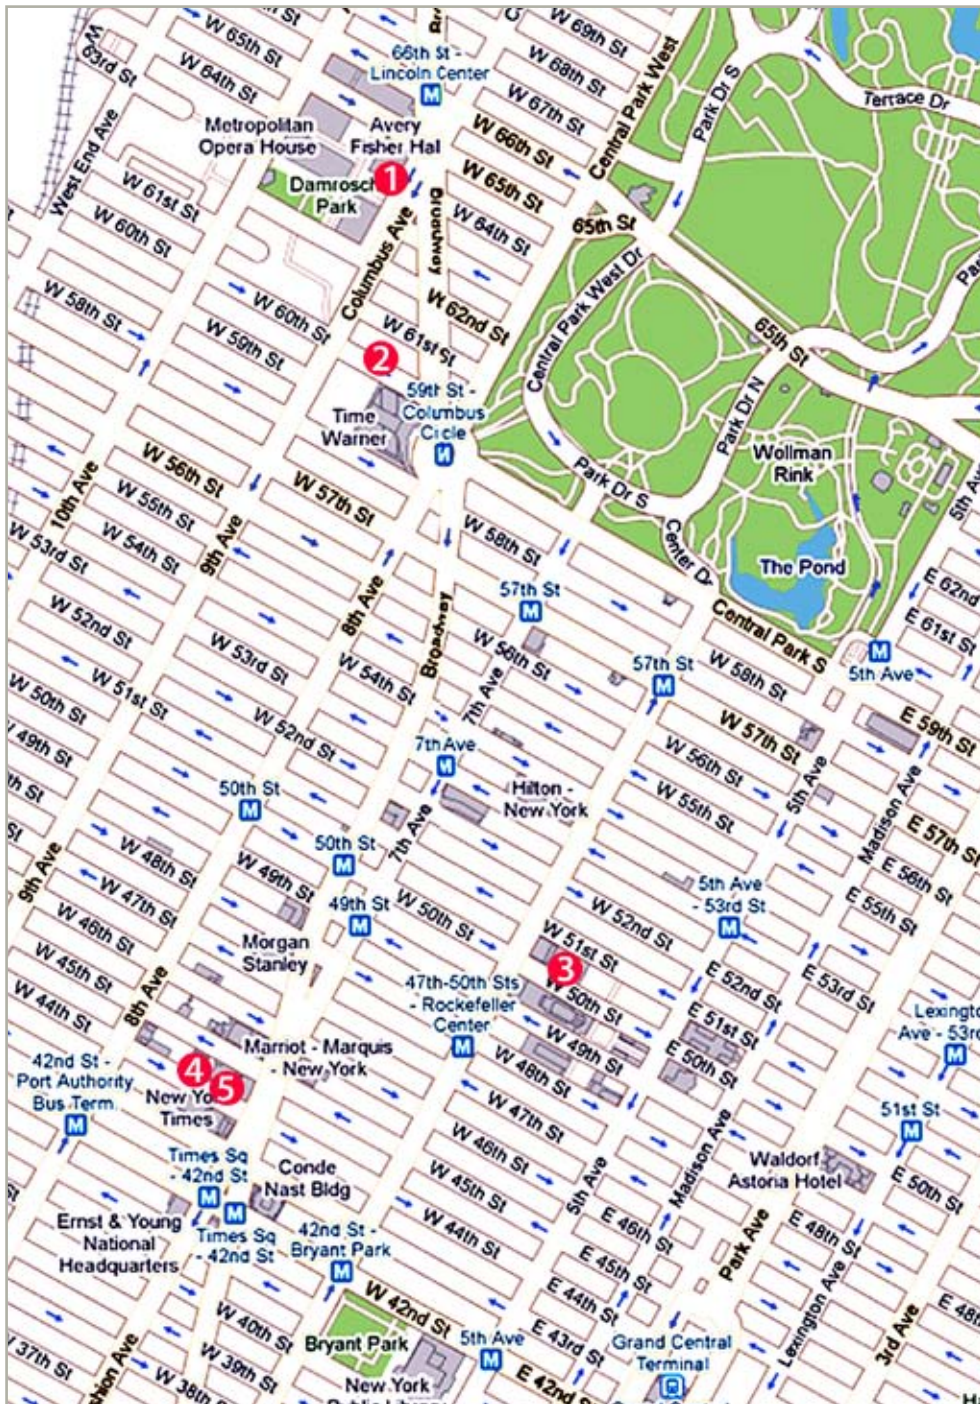

Area Map - Lower Manhattan

- 1. Pace University**
Michael Schimmel Center For The Arts
- 2. South Street Seaport**
Harbor Cruise
- 3. Seaport Inn**
33 Peck Slip
- 4. Hampton Inn**
320 Pearl Street

- 5. Guild Hall**
15 Gold Street
- 6. Churchill Residence Suites**
15 Park Row
- 7. Millenium Hilton**
55 Church Street
- 8. Club Quarters**
2 William Street

Area Map - Midtown

1. Lincoln Center
2. Jazz at Lincoln Center
3. Radio City Music Hall
4. Sardi's
5. Spamalot